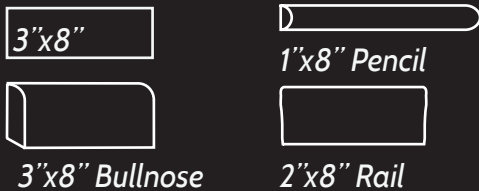

ESSENTIAL

CERAMIC TILE

TECHNICAL DATA

Finish	Matte & Glossy
Application	Interior Walls

LEAD TIME

In Stock/Quick Ship

SIZE

Aqua Mist | 3"x8"

COLOR & SIZE

*Matte Finish Only

PACKING INFORMATION

Size	Finish	Thickness	SF per Box	SF per Pallet	Pieces per Box
3"x8"	Polished	9.5 MM	9.5132	N/A	68
3"x8" Bullnose	Polished	8 MM	N/A	N/A	70
1"x8" Pencil	Polished	8 MM	N/A	N/A	36
2"x8" Rail	Polished	9.5 MM	N/A	N/A	18