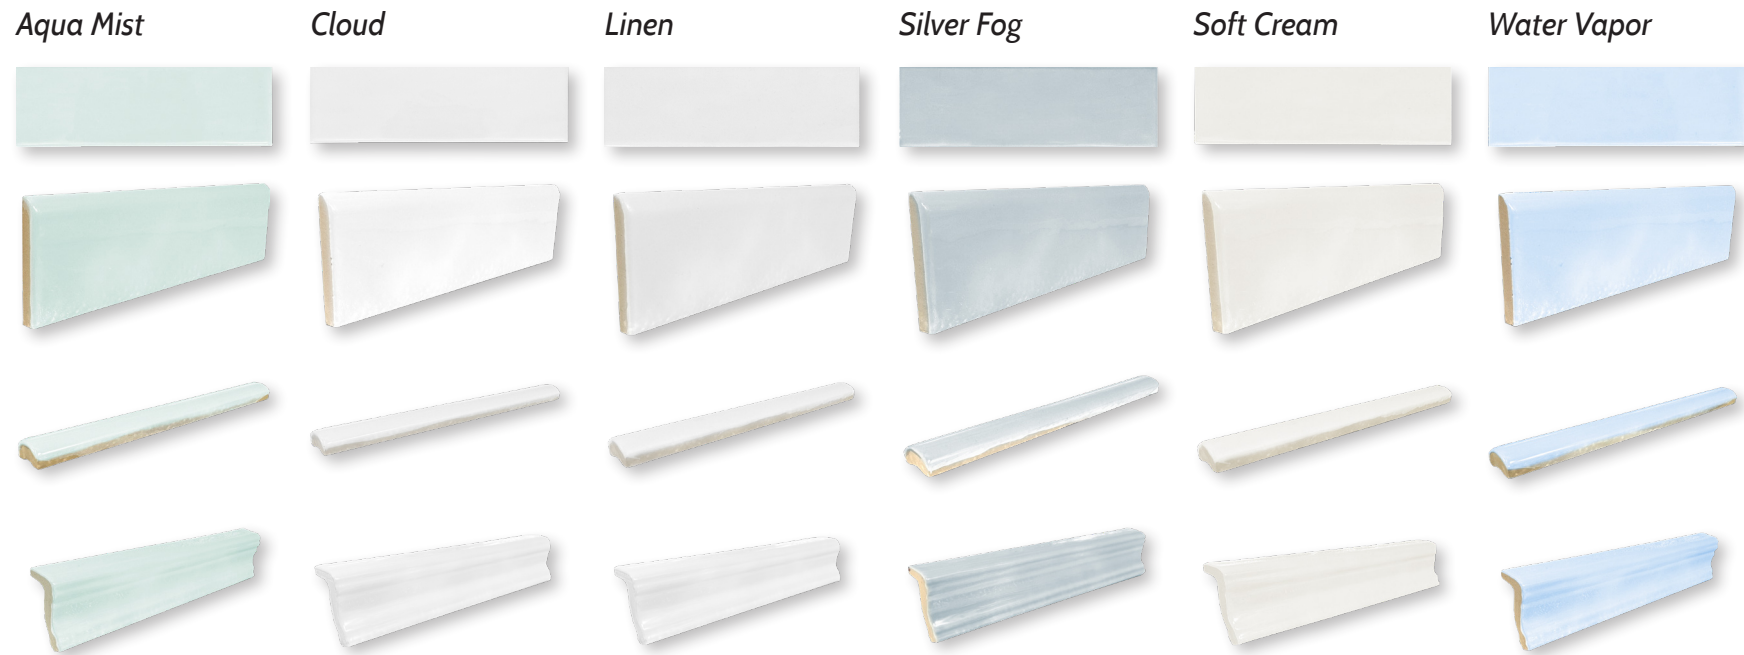

COLOR & SIZE

*Matte Finish Only

PACKING INFORMATION

Size	Finish	Thickness	SF per Box	SF per Pallet	Pieces per Box
3"x8"	Polished	9.5 MM	9.5132	N/A	68
3"x8" Bullnose	Polished	8 MM	N/A	N/A	70
1"x8" Pencil	Polished	8 MM	N/A	N/A	36
2"x8" Rail	Polished	9.5 MM	N/A	N/A	18

Made in **USA**

Wayne Tile Company